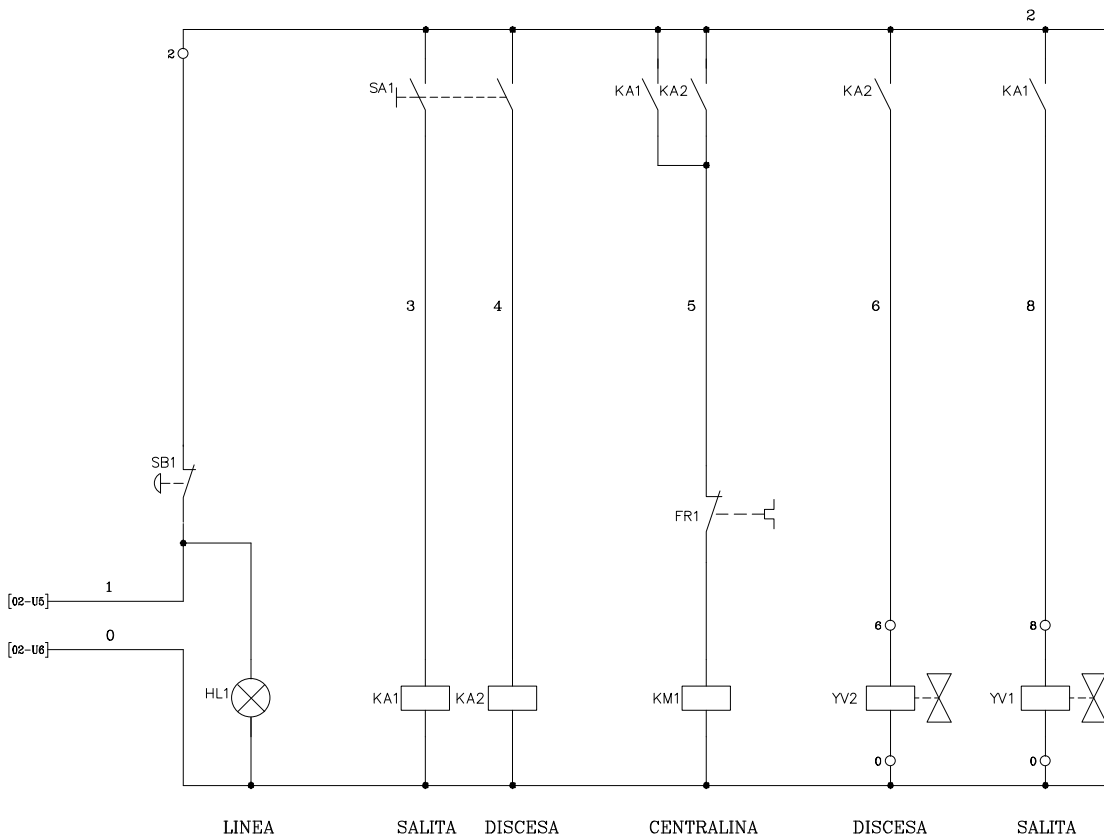

WIRING DIAGRAM

MSQG

230V 60Hz UL-CSA

MADE IN ITALY