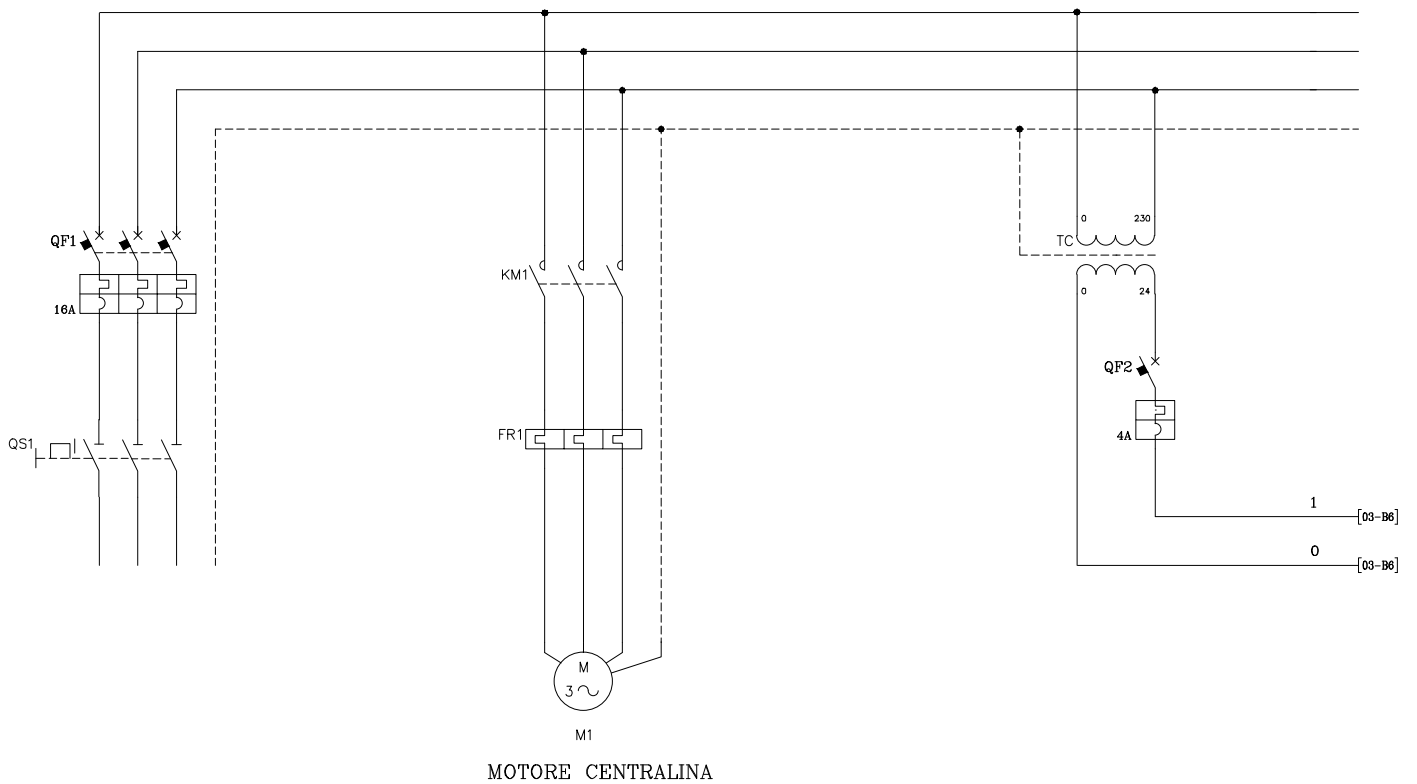

WIRING DIAGRAM

MSQG

230V 60Hz UL-CSA