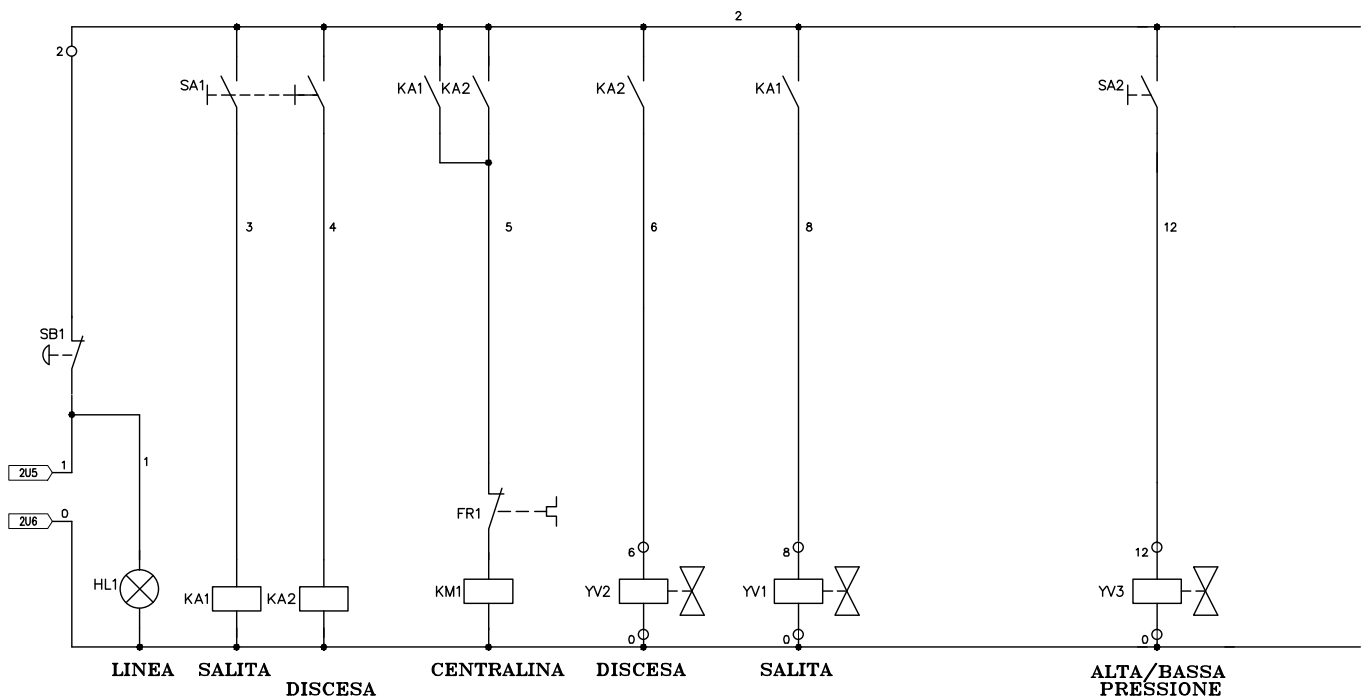

WIRING DIAGRAM

MSQG

2p 230-400V 50-60Hz