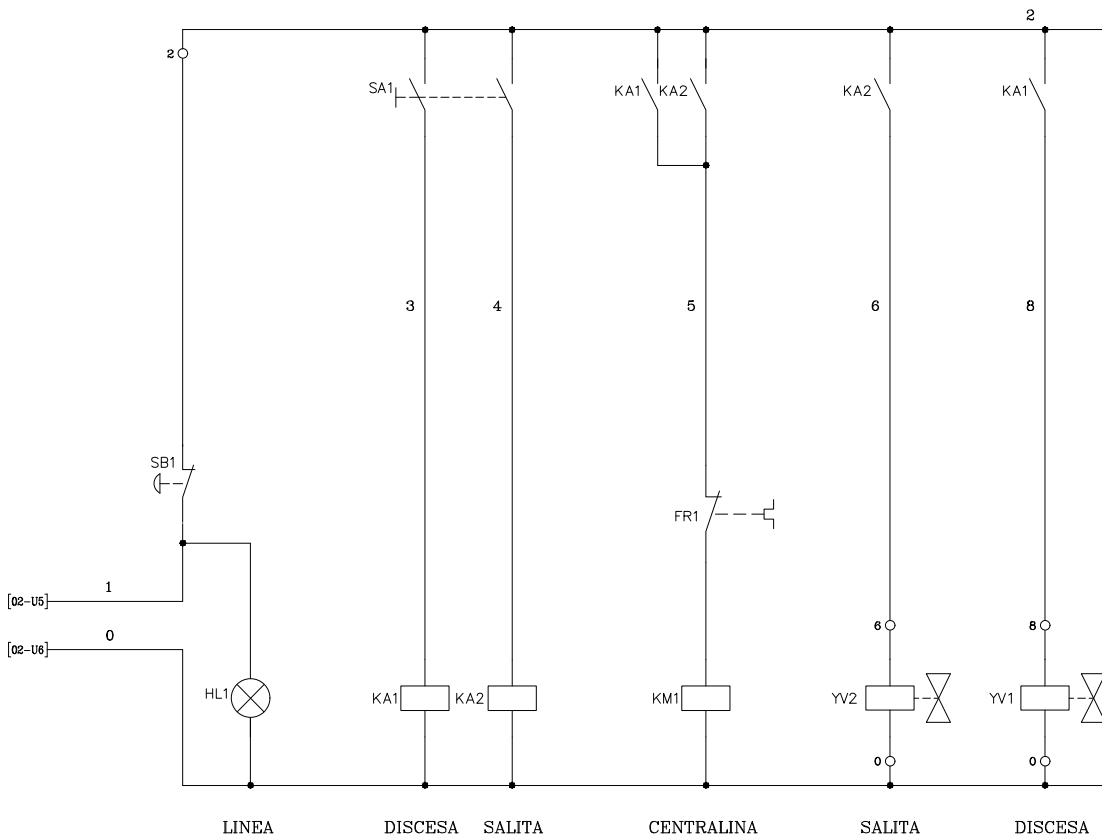

WIRING DIAGRAM

MSQG

230-400V 50-60Hz

MADE IN ITALY